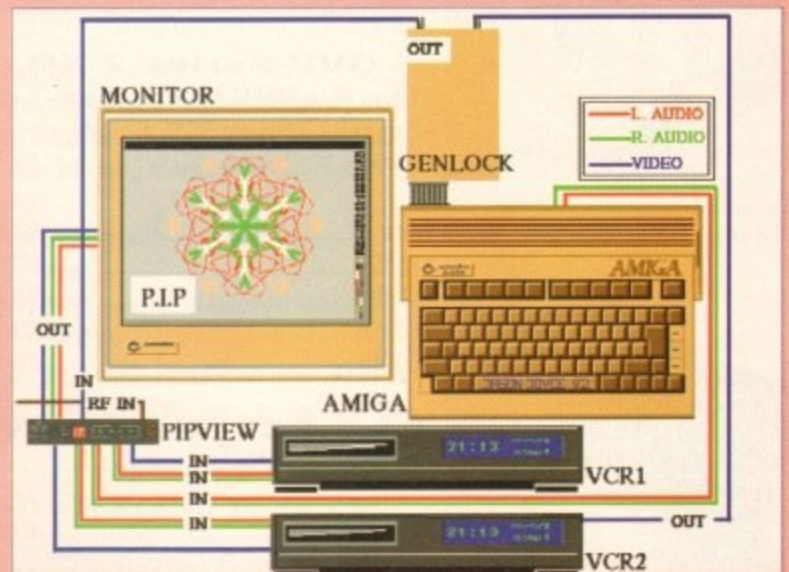

Now, as the sensor (one of those fitted below a twin lamp) is triggered, the I/O port detects it, and switches on the old security camera.

This in turn is connected to the I/O port, via the mains controller unit, and on to the PIPView. All of this system is rather Heath Robinson, but as I am working on my Amiga, my 12-year-old son

How to set it all up

In this schematic, I have presented a permutation of a multi-media setup, which uses the PIPView extensively. VCR1 and VCR2 both feed into the PIPView with Audio. VCR2 has the video feed going into the genlock, whereas the video out from VCR1 goes into the PIPView.

Combined Amiga and VCR2 image exits from the genlock and is fed into the PIPView. The external aerial lead comes in as RF and goes into the PIPView. Left and Right audio and video out from the PIPView are fed directly into the Commodore monitor, which is switched to CVBS.

We now can effect the following options:

- 1 View the Amiga graphics overlaid on: VCR2 video.
- 2 or as above: VCR2 with PIP Video1
- 3 or as above: VCR2 with TV (selected channel).
- 4 or as above: VCR2 with VCR1 PIP
- 5 or as above: VCR2 with option of VCR1 or TV.
- 6 or as above: TV with PIP Amiga graphics
- 7 or as above: TV with PIP Amiga graphics overlaid on VCR2
- 8 or: TV with PIP VCR1
- 9 or: TV with PIP VCR2
- 10 or: VCR1 with PIP VCR2
- 11 or: VCR1 with PIP Amiga

12 or: VCR1 with PIP Amiga graphics overlaid on VCR2
Numerous other permutations exist. VCR1 could be replaced by a video camera offering security surveillance, or a satellite receiver could replace VCR1, offering a whole new variety of options. The possibilities are legion, and the versatility amazing.

Turn your monitor into a remote controlled TV in minutes

approaches the back door of my house. The infra-red sensor is tripped.

Voltage change is detected by the I/O port, which switches on the camera and the PIP, and there is my son unknowingly demonstrating one of the cheapest and effective security systems I have seen.

Remember, this device could equally work with your Amiga running through your TV. In effect you could have a continuous security monitoring facility as you watch your TV in the evening.

This would be a particularly useful device for anyone living in a remote area, or a person living on their own. Alternatively, a small business could

utilise three cameras, and continually move around them checking different locations, using the PIPView.

Using the same basic principle, a camera could be pointed at a baby's cot, and sound and vision monitored during the course of an evening, displaying the sleeping (or otherwise), little dear simply by calling up a picture in picture image on any screen.

Aside from security applications, the PIPView has much greater potential as a device to enhance the nature of presentation material. Demonstration videos could easily be made, which utilise the inset images to illustrate visually the nature of the message or procedure being exhibited.

An example might be the kind of video often seen in big electrical stores, which advertise a new kind of electrical appliance.

The main screen could be showing a broad overview of the equipment in use, while the PIPView could zoom very close in on particular features which the manufacturers wish to highlight.

Anyone who uses an Amiga to create

videos could include playback animation, or zoom detail within the insert, then record back to capture the two images.

This is a piece of equipment which I was initially hesitant about reviewing. First thoughts are that it is just another techno-gimmick, offering clever effects, but not really of any use.

CIRCUITRY

On a banal level, it allows you to use your Amiga and monitor two other TV channels simultaneously. It will even allow you to record from air, and actually eliminate the commercial breaks from the recording, due to sensing circuitry in the unit.

At this level of performance, it is an accessory worth considering. However, I believe PIPView has a very rare quality among the myriad of paraphernalia constantly appearing on the computer scene, and a characteristic which I readily salute.

That quality to which I refer is the effectiveness of its use. The PIPView can be many things to many people - only the imagination of the user will eventually discover both its capabilities and its limitations.